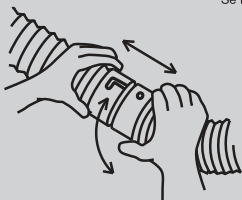

INSTRUCTIONS

FLEXIBLE EXTENSION EXTENSION FLEXIBLE

Can be elongated from 2' to 4'
by stretching the tube.

S'allonge de 2 à 4 pi en dépliant le tube.

Fits 2" x 3", 3" x 4" and 4"
round downspouts. Secures to
downspout with 2 screws.

S'adapte aux descentes
de 2 x 3 po, 3 x 4 po et 4 po rondes.
Se fixe avec 2 vis.

Can be elongated by connecting
several extensions together or
connected to 4" drain tile.

Se prolonge en raccordant
plusieurs extensions entre elles
ou à un drain de 4 po.